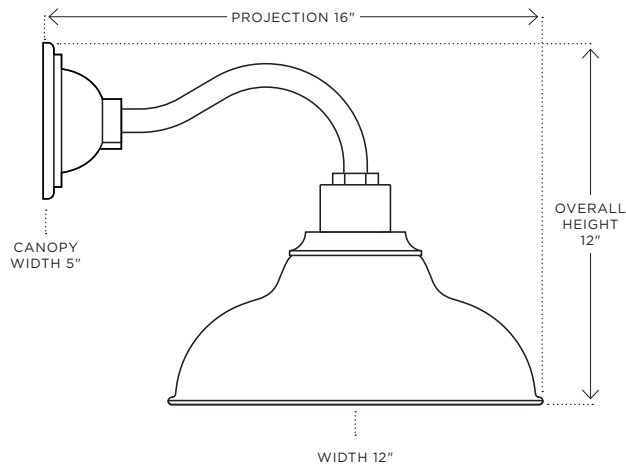

CARSON 12" GOOSENECK

WAREHOUSE WALL FIXTURE

AVAILABLE OPTIONS:

A0150 - 12" Tomato	A0152 - 12" Gloss White
A0151 - 12" Green	A0154 - 12" Gloss Black
A0153 - 12" Cobalt (shown)	A0155 - 12" Matte Black
A0883 - 12" Thunder	A0156 - 12" Matte Gray
A0884 - 12" Honey	A4506 - 12" Copper

DETAILS

UL RATING: Wet

NUMBER OF SOCKETS: 1

MAX WATTAGE: 100W

AVAILABLE SOCKET TYPES: Standard incandescent

NUMBER OF AVAILABLE COMBINATIONS: 10

OPTION SHOWN: A0157 - Carson 12" Gooseneck in Cobalt

AVAILABLE FIXTURE FINISH: Carbon